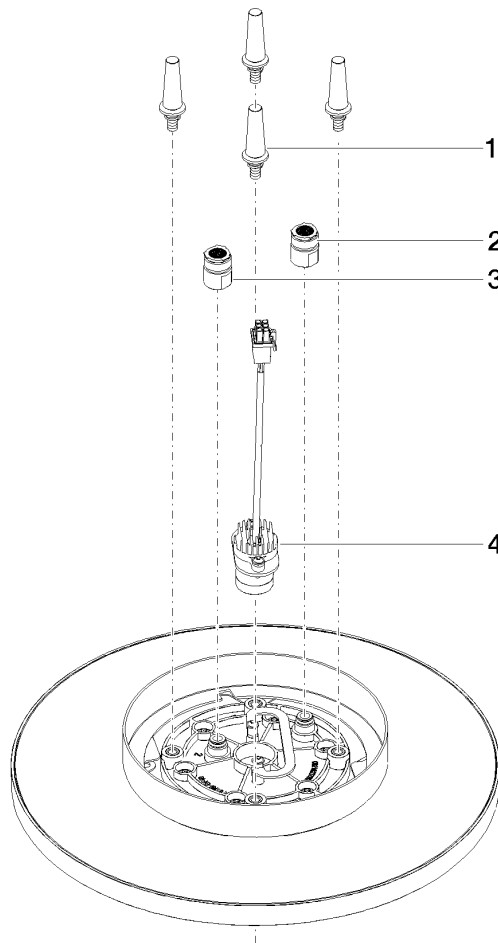

**Rain shower for surface-mounted ceiling installation with light 300 mm -
Brushed Durabronze (23kt Gold)**

TARA

28 032 970

Fits: TARA, LISSÉ, VAIA, META

- rain shower Ø 300 mm
- PURE RAIN, max. flow rate 12 l/min (at 3 bar)
- PURIFY RAIN, max. flow rate 6 l/min (at 3 bar)
- Distance to ceiling from bottom edge of shower 40 mm
- with anti-scale system
- central LED Spot 3000 K
- Provided by customer: Light switch
- For simultaneous control of the jet types, we recommend the xTool thermostat module
- Not suitable for use in a steam room.

Required miscellaneous

Concealed ceiling installation box for surface-mounted ceiling installation with light -

- min. recess depth 90 mm
- max. recess depth 115 mm
- 2x female thread 1/2" connections
- Input 100-240V AC 50-60Hz
- concealed rough parts
- Output 350 mA SELV / Class II
- Provided by customer: Light switch

**Rain shower for surface-mounted ceiling installation with light 300 mm -
Brushed Durabronz (23kt Gold)**

TARA

28 032 970
mm [inches]

Flow rate chart

Certificates

LGA_38400.

28 032 970

Spare parts list

No.	Item Number	Name	Quantity used	Delivery time
1	90 17 20 263 00 90	fixing set	1	2
2	90 24 03 309 01 90	connection	1	2
3	90 24 03 309 00 90	connection	1	2
4	90 10 01 225 00 90	electronic accessories	1	2