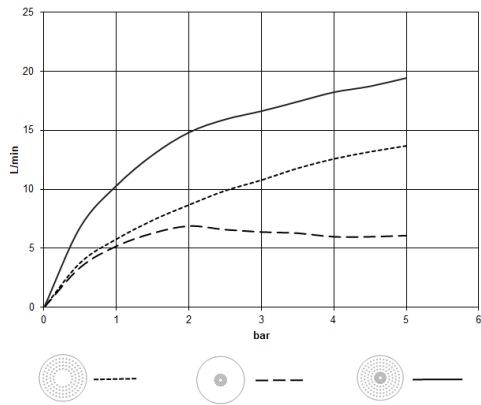

**Rain shower for surface-mounted ceiling installation with light 300 mm -
Brushed Durabronze (23kt Gold)**

TARA

28 032 970

Fits: TARA, LISSÉ, VAIA, META

- rain shower Ø 300 mm
- PURE RAIN, max. flow rate 12 l/min (at 3 bar)
- PURIFY RAIN, max. flow rate 6 l/min (at 3 bar)
- Distance to ceiling from bottom edge of shower 40 mm
- with anti-scale system
- central LED Spot 3000 K
- Provided by customer: Light switch
- For simultaneous control of the jet types, we recommend the xTool thermostat module
- Not suitable for use in a steam room.

includes light bulbs with a Class F energy efficiency

includes light bulbs with a Class F energy efficiency

	Brushed Durabronze (23kt Gold)	28 032 970-28
	Chrome	28 032 970-00
	Brushed Platinum	28 032 970-06
	Platinum	28 032 970-08
	Dark Chrome	28 032 970-19
	Light Gold	28 032 970-26
	Brushed Light Gold	28 032 970-27
	Matte Black	28 032 970-33
	Brushed Bronze	28 032 970-42
	Brushed Champagne (22kt Gold)	28 032 970-46
	Champagne (22kt Gold)	28 032 970-47
	Brushed Chrome	28 032 970-93
	Brushed Dark Platinum	28 032 970-99

Required miscellaneous

Concealed ceiling installation box for surface-mounted ceiling installation with light -

- min. recess depth 90 mm
- max. recess depth 115 mm
- 2x female thread 1/2" connections
- Input 100-240V AC 50-60Hz
- concealed rough parts
- Output 350 mA SELV / Class II
- Provided by customer: Light switch

**Rain shower for surface-mounted ceiling installation with light 300 mm -
Brushed Durabronz (23kt Gold)**

TARA

28 032 970
mm [inches]

Flow rate chart

Certificates

LGA_38400.

28 032 970

Spare parts list