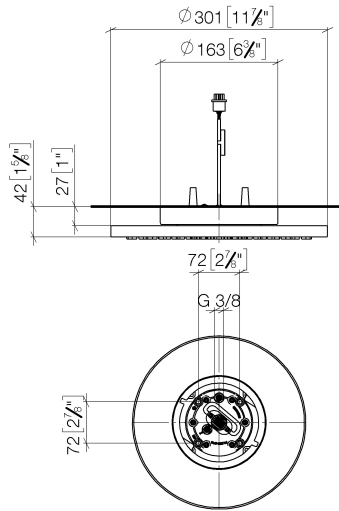

**Rain shower for surface-mounted ceiling installation with light 300 mm -
Brushed Durabronze (23kt Gold)**

TARA

28 032 970

Fits: TARA, LISSÉ, VAIA, META

- rain shower Ø 300 mm
- PURE RAIN, max. flow rate 12 l/min (at 3 bar)
- PURIFY RAIN, max. flow rate 6 l/min (at 3 bar)
- Distance to ceiling from bottom edge of shower 40 mm
- with anti-scale system
- central LED Spot 3000 K
- Provided by customer: Light switch
- For simultaneous control of the jet types, we recommend the xTool thermostat module
- Not suitable for use in a steam room.

Required miscellaneous

Concealed ceiling installation box for surface-mounted ceiling installation with light -

- min. recess depth 90 mm
- max. recess depth 115 mm
- 2x female thread 1/2" connections
- Input 100-240V AC 50-60Hz
- concealed rough parts
- Output 350 mA SELV / Class II
- Provided by customer: Light switch

**Rain shower for surface-mounted ceiling installation with light 300 mm -
Brushed Durabronz (23kt Gold)**

TARA

28 032 970
mm [inches]

Flow rate chart

Certificates

LGA_38400.

28 032 970

Spare parts list

No.	Item Number	Name	Quantity used	Delivery time
1	90 17 20 263 00 90	fixing set	1	2
2	90 24 03 309 01 90	connection	1	2
3	90 24 03 309 00 90	connection	1	2
4	90 10 01 225 00 90	electronic accessories	1	2